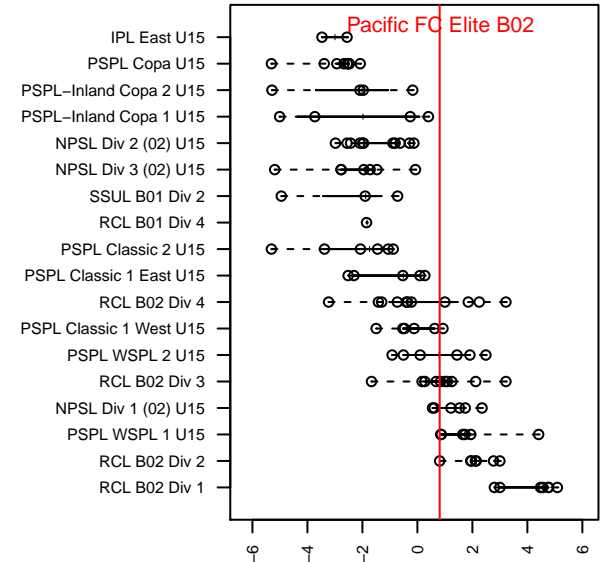

**attack and defense rating
relative to others at age
and all opponents in last 13 months**