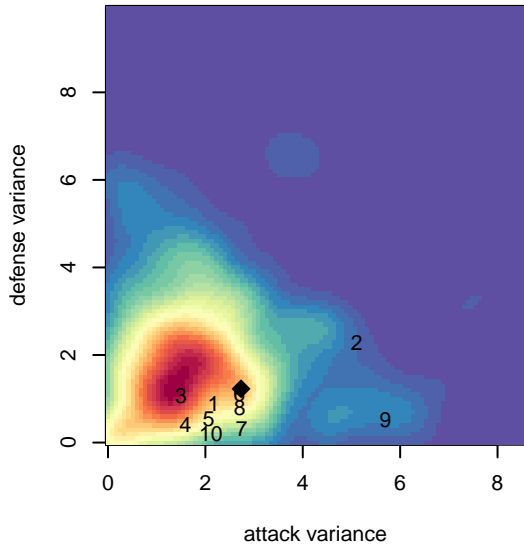

Pacific FC Elite B02

Pacific FC
 Battle Ground, WA
 B02 total strength=1371
 attack=10.55 defense=4.97
 fall league = PTT B02 Div 1 Green
 spr league = Win OYS B02 Premier White

alt names used:
 PACIFIC FC ELITE B02 (WA)
 PACIFIC FC ELITE B02
 Pacific FC 02B Elite
 Pacific FC 02B Elite

Venues played:
 2016 PCU Summer Classic U15–U16 Black
 2016 Mt Hood Challenge U15 Gold
 2016 Bend Premier Cup Liam Ridgewell (Silver)
 2016 PTT B02 Division 1 Green
 2016 Win OYS B02 Premier White

**attack and defense variance (black dot)
relative to other teams
and top 10 in region**