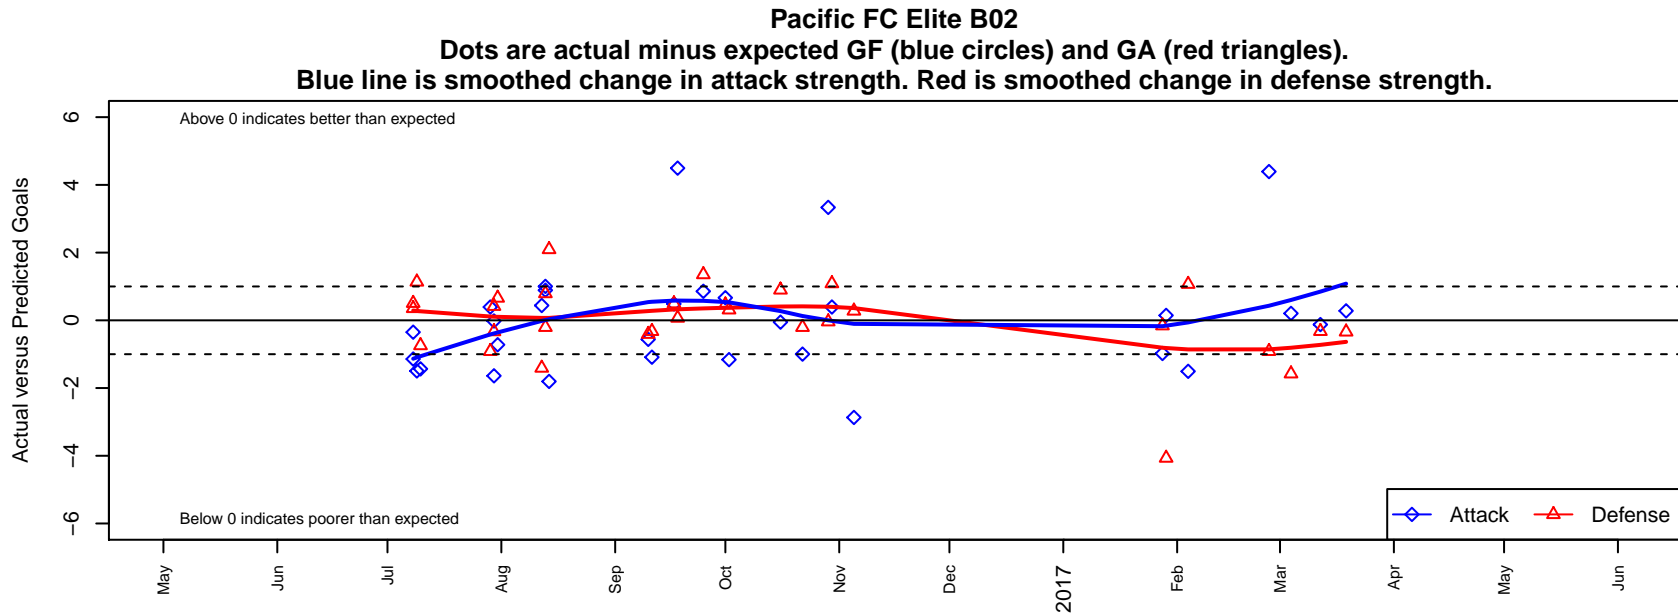

Pacific FC Elite B02

Pacific FC
 Battle Ground, WA
 B02 total strength=1371
 attack=10.55 defense=4.97
 fall league = PTT B02 Div 1 Green
 spr league = Win OYS B02 Premier White

alt names used:
 PACIFIC FC ELITE B02 (WA)
 PACIFIC FC ELITE B02
 Pacific FC 02B Elite
 Pacific FC 02B Elite

Venues played:
 2016 PCU Summer Classic U15–U16 Black
 2016 Mt Hood Challenge U15 Gold
 2016 Bend Premier Cup Liam Ridgewell (Silver)
 2016 PTT B02 Division 1 Green
 2016 Win OYS B02 Premier White

**attack and defense variance (black dot)
relative to other teams
and top 10 in region**