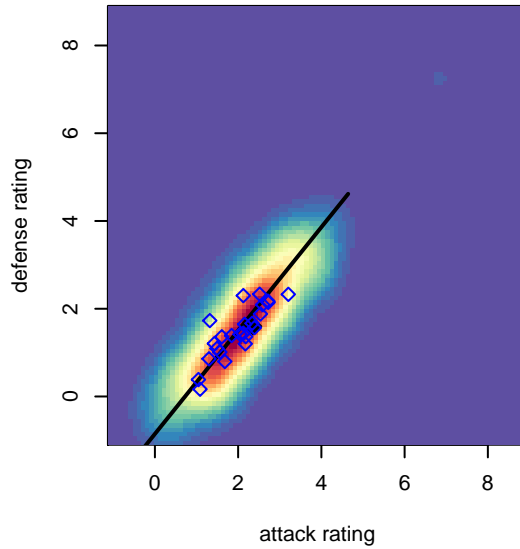

**attack and defense rating
relative to others at age
and all opponents in last 13 months**